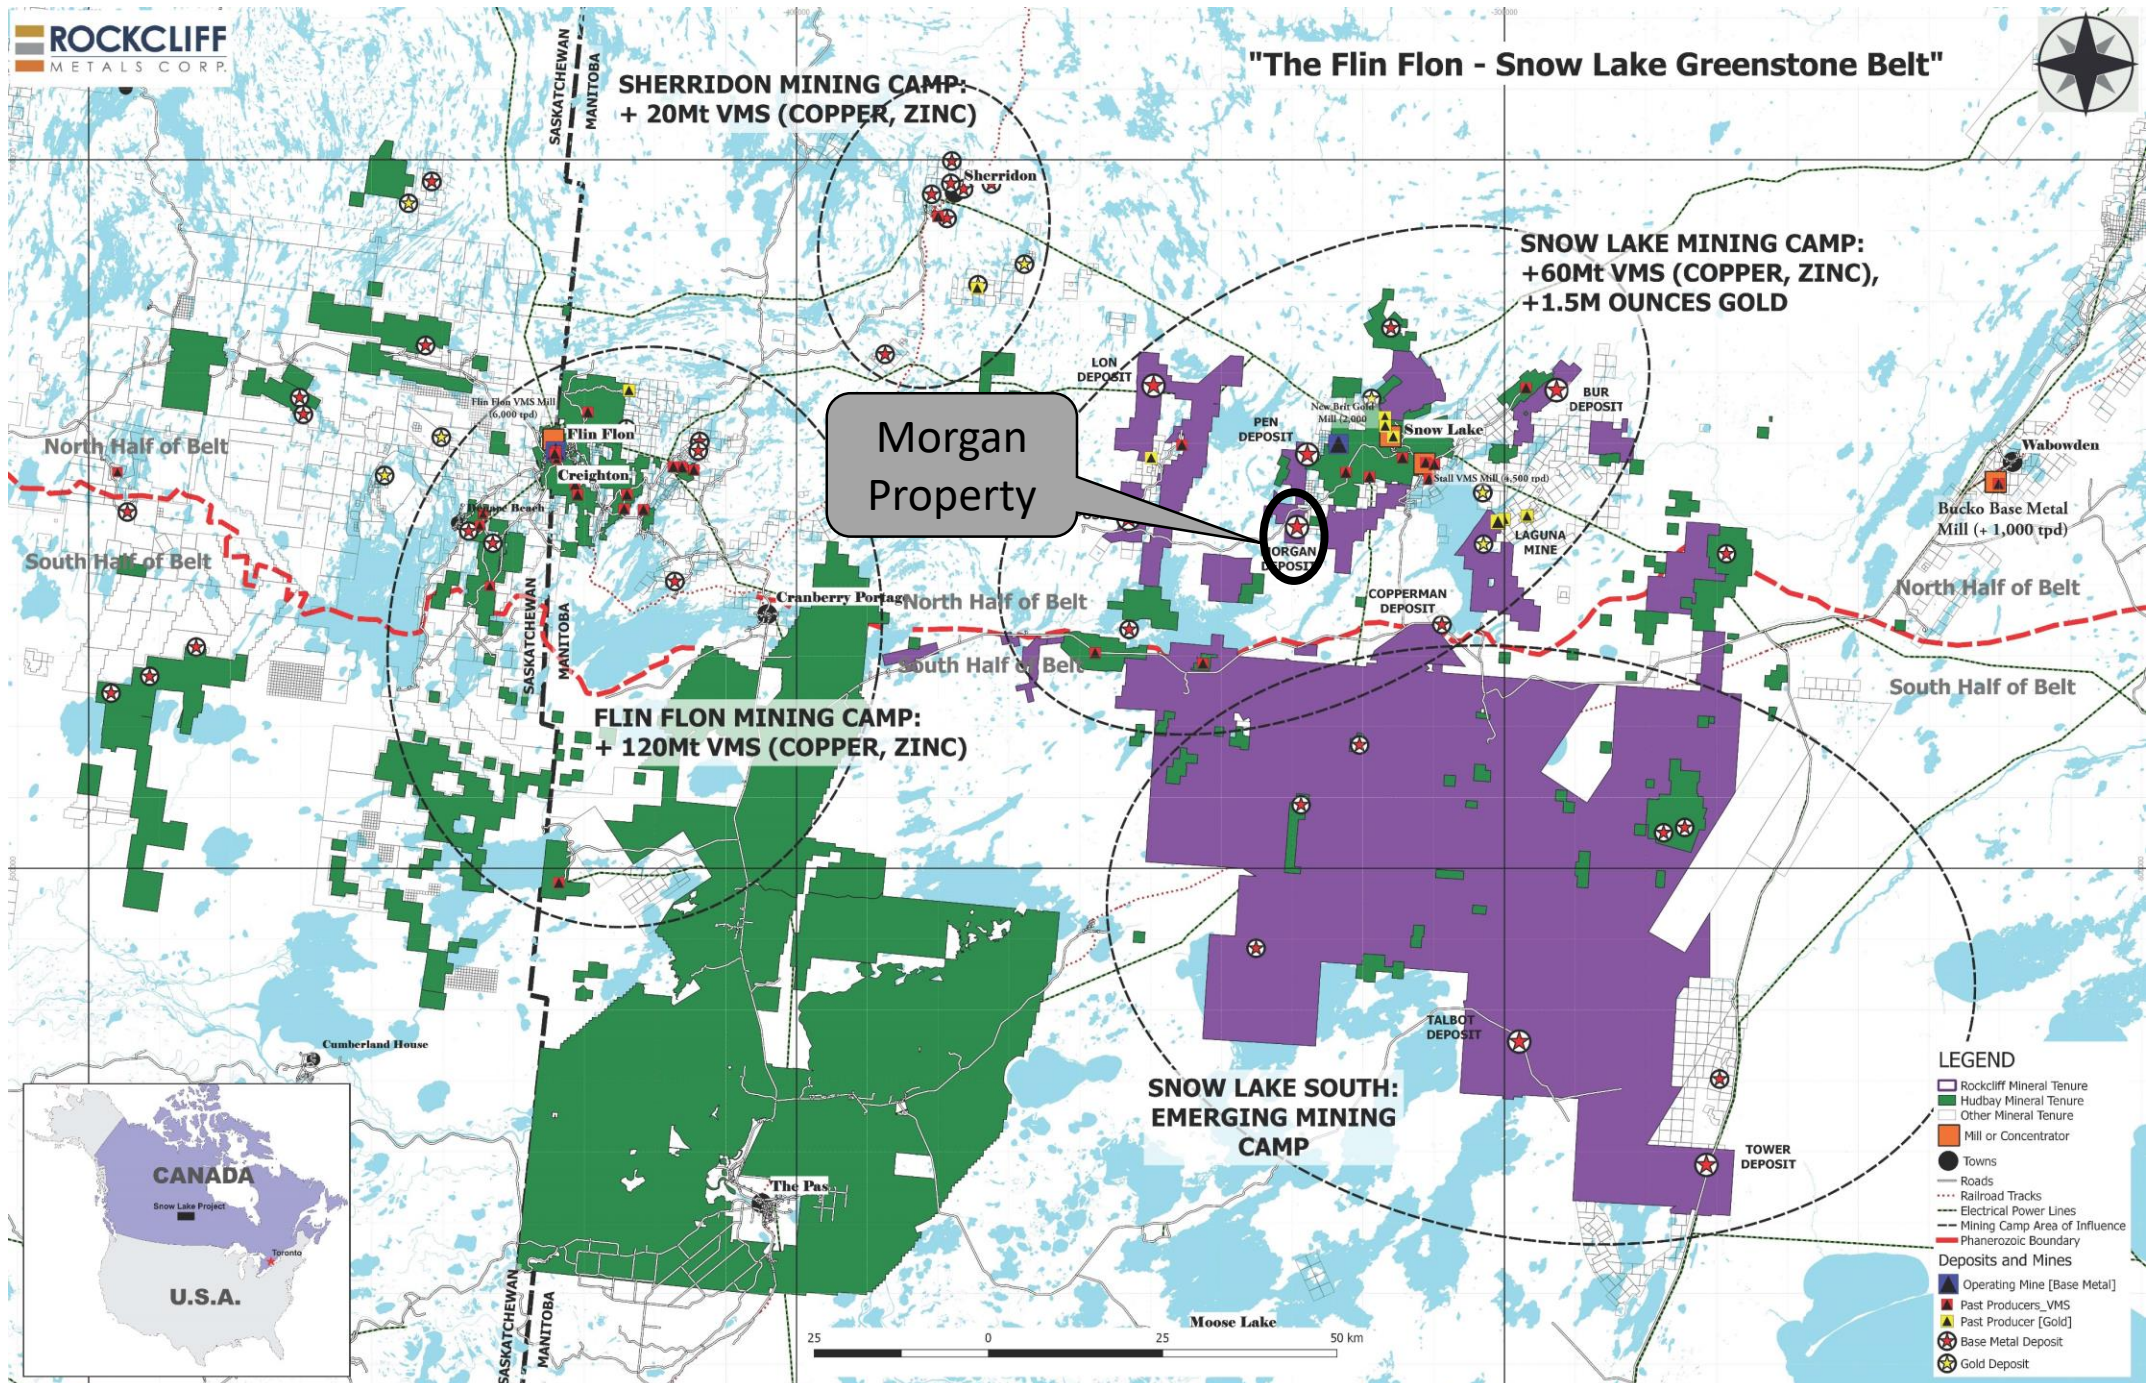

"The Flin Flon - Snow Lake Greenstone Belt"

SHERRIDON MINING CAMP:
+ 20Mt VMS (COPPER, ZINC)

SNOW LAKE MINING CAMP:
+ 60Mt VMS (COPPER, ZINC),
+ 1.5M OUNCES GOLD

Morgan
Property

FLIN FLON MINING CAMP:
+ 120Mt VMS (COPPER, ZINC)

**SNOW LAKE SOUTH:
EMERGING MINING
CAMP**

LEGEND

- Rockcliff Mineral Tenure
- Hudbay Mineral Tenure
- Other Mineral Tenure
- Mill or Concentrator
- Towns
- Roads
- Railroad Tracks
- Electrical Power Lines
- Mining Camp Area of Influence
- Phanerozoic Boundary
- Deposits and Mines**
- Operating Mine [Base Metal]
- Past Producers_VMS
- Past Producer [Gold]
- Base Metal Deposit
- Gold Deposit